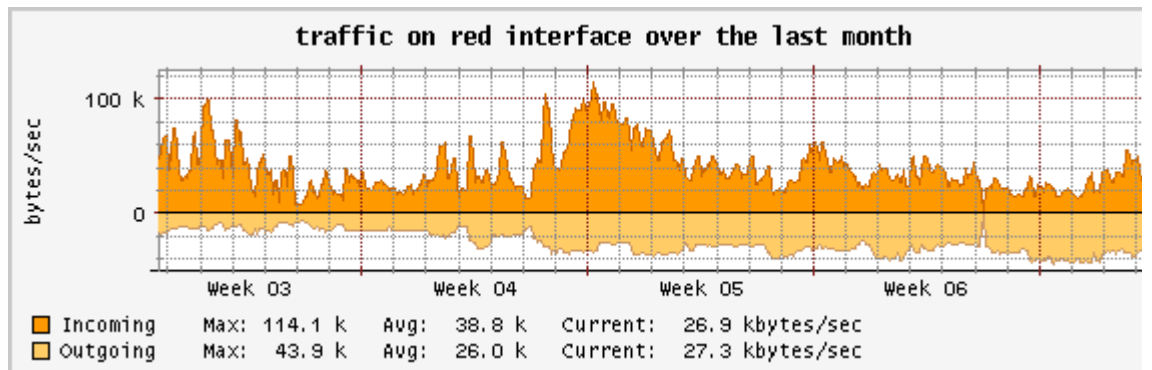

Traffic Graphs

Statistical graphs based upon traffic usage across your SmoothWall's network interfaces.

Network traffic graphs:

last updated Thu Feb 17 17:00:01 2005
 with data to Thu Feb 17 17:00:01 2005

Network traffic graphs for red interface:

[« return to graph summary](#)

Produced in association with   
 express 2.0 fixes6 ui-3.6.1
 SmoothWall™ is a trademark of SmoothWall Limited.

© 2000 - 2003 The S
 Credits - Portions ©