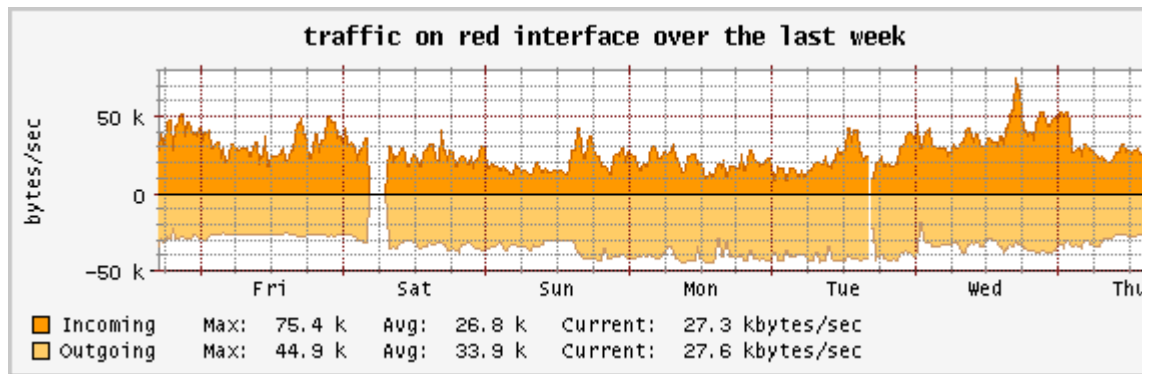

Traffic Graphs

Statistical graphs based upon traffic usage across your SmoothWall's network interfaces.

Network traffic graphs:

last updated Thu Feb 17 17:00:01 2005
 with data to Thu Feb 17 17:00:01 2005

Network traffic graphs for red interface:

[« return to graph summary](#)

Produced in association with   
 express 2.0 fixes6 ui-3.6.1
 SmoothWall™ is a trademark of SmoothWall Limited.

© 2000 - 2003 The S
 Credits - Portions ©