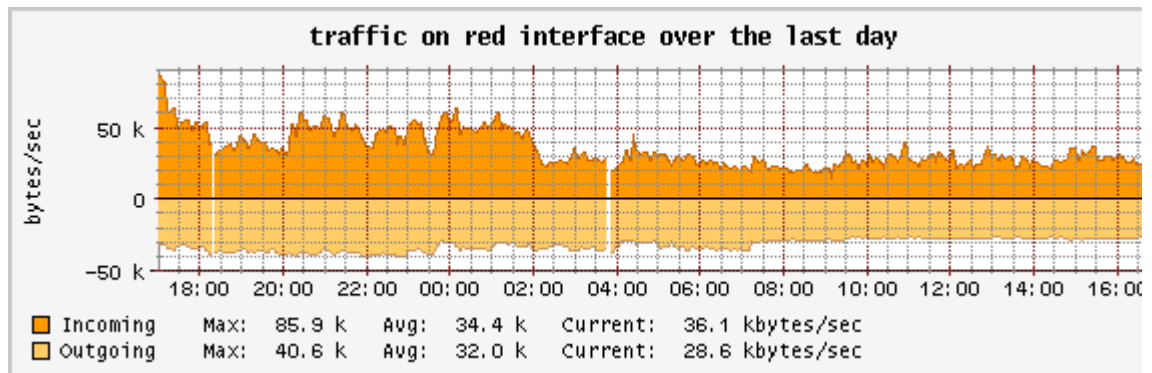

Traffic Graphs

Statistical graphs based upon traffic usage across your SmoothWall's network interfaces.

Network traffic graphs:

last updated Thu Feb 17 17:00:01 2005
 with data to Thu Feb 17 17:00:01 2005

Network traffic graphs for red interface:

[« return to graph summary](#)

Produced in association with   
 express 2.0 fixes6 ui-3.6.1
 SmoothWall™ is a trademark of SmoothWall Limited.

© 2000 - 2003 The S
 Credits - Portions ©