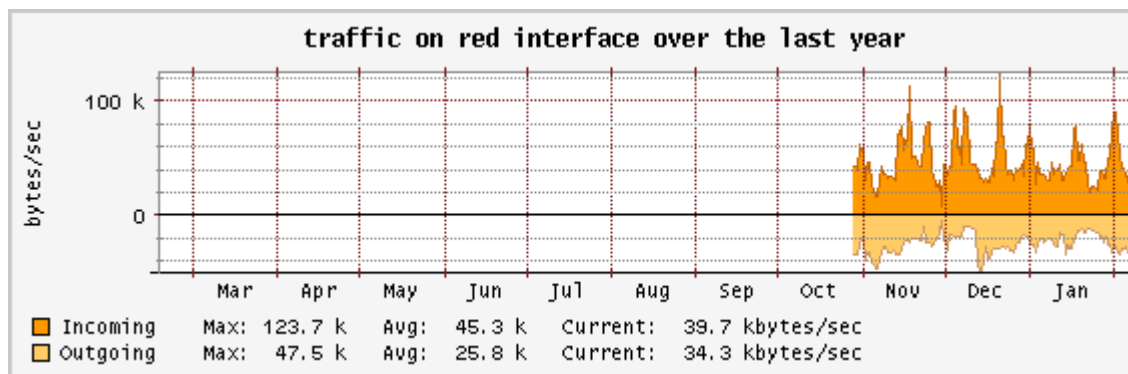

Traffic Graphs

Statistical graphs based upon traffic usage across your SmoothWall's network interfaces.

Network traffic graphs:

last updated Thu Feb 17 17:00:01 2005
 with data to Thu Feb 17 17:00:01 2005

Network traffic graphs for red interface:

[« return to graph summary](#)

Produced in association with   
 express 2.0 fixes6 ui-3.6.1
 SmoothWall™ is a trademark of SmoothWall Limited.

© 2000 - 2003 The S
 Credits - Portions ©